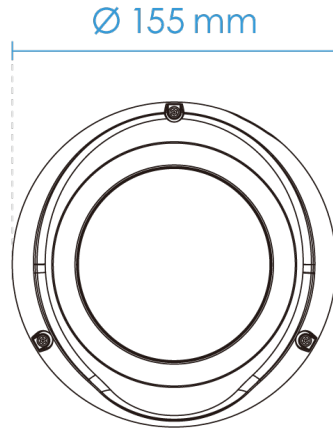

Dimensions

Compatible Accessories

Mounting Kits

Mounting Kits

Mounting Kits

Mounting Kits