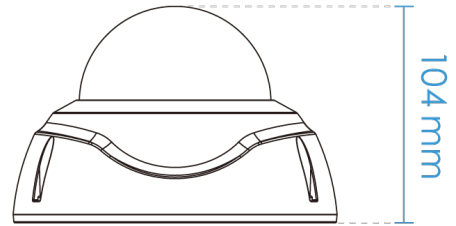

Dimensions

Compatible Accessories

Mounting Kits

Mounting Kits

Mounting Kits

Mounting Kits